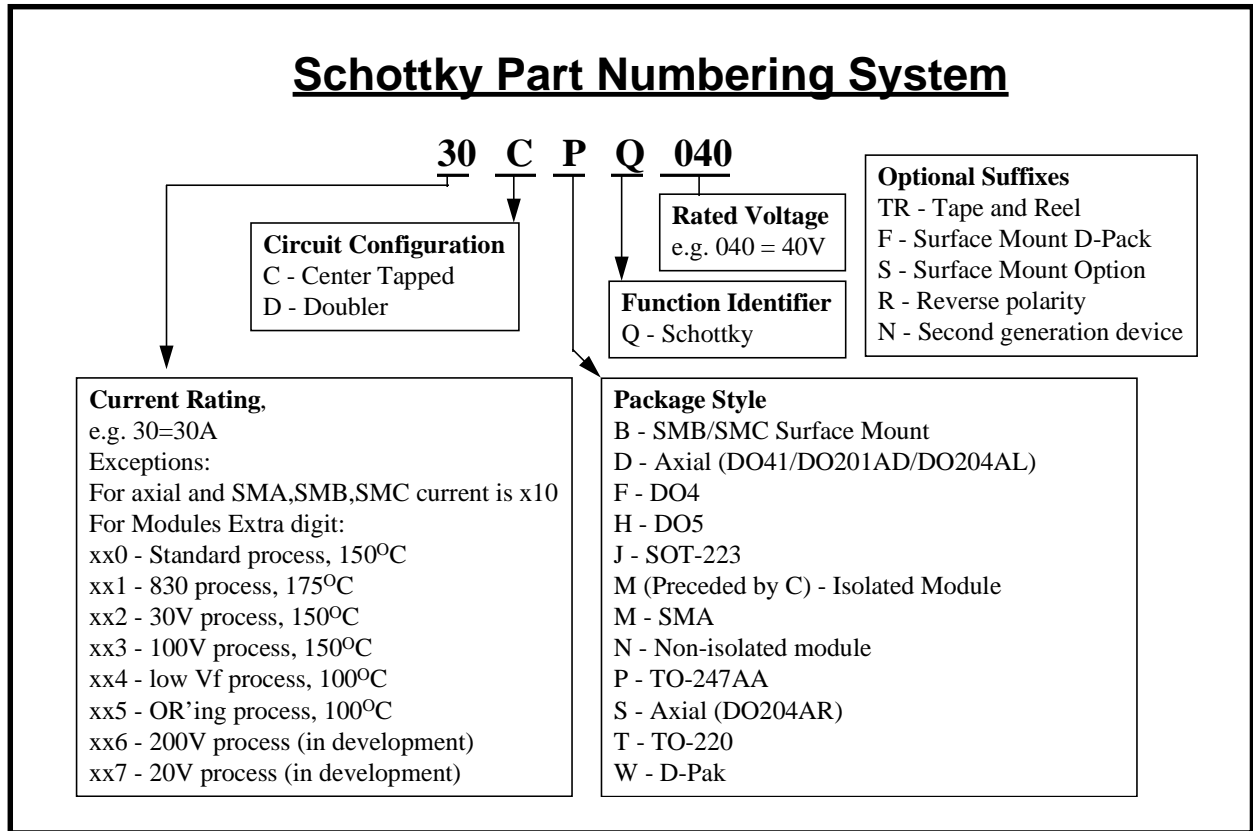

International Rectifier - Part Numbering System

Conventional HEXFET

This part numbering applies to commercial, discrete Generation 3 HEXFET Power MOSFETS

Advanced HEXFET

This part numbering applies to commercial, discrete Generation 4 OR 5 HEXFET Power MOSFETS

International Rectifier - Part Numbering System

Schottky Part Numbering System

HEXFRED Part Numbering System

International Rectifier - Part Numbering System

Schottky "MBR" Part Numbering System

Photovoltaic Relay - Gen 1 PVR